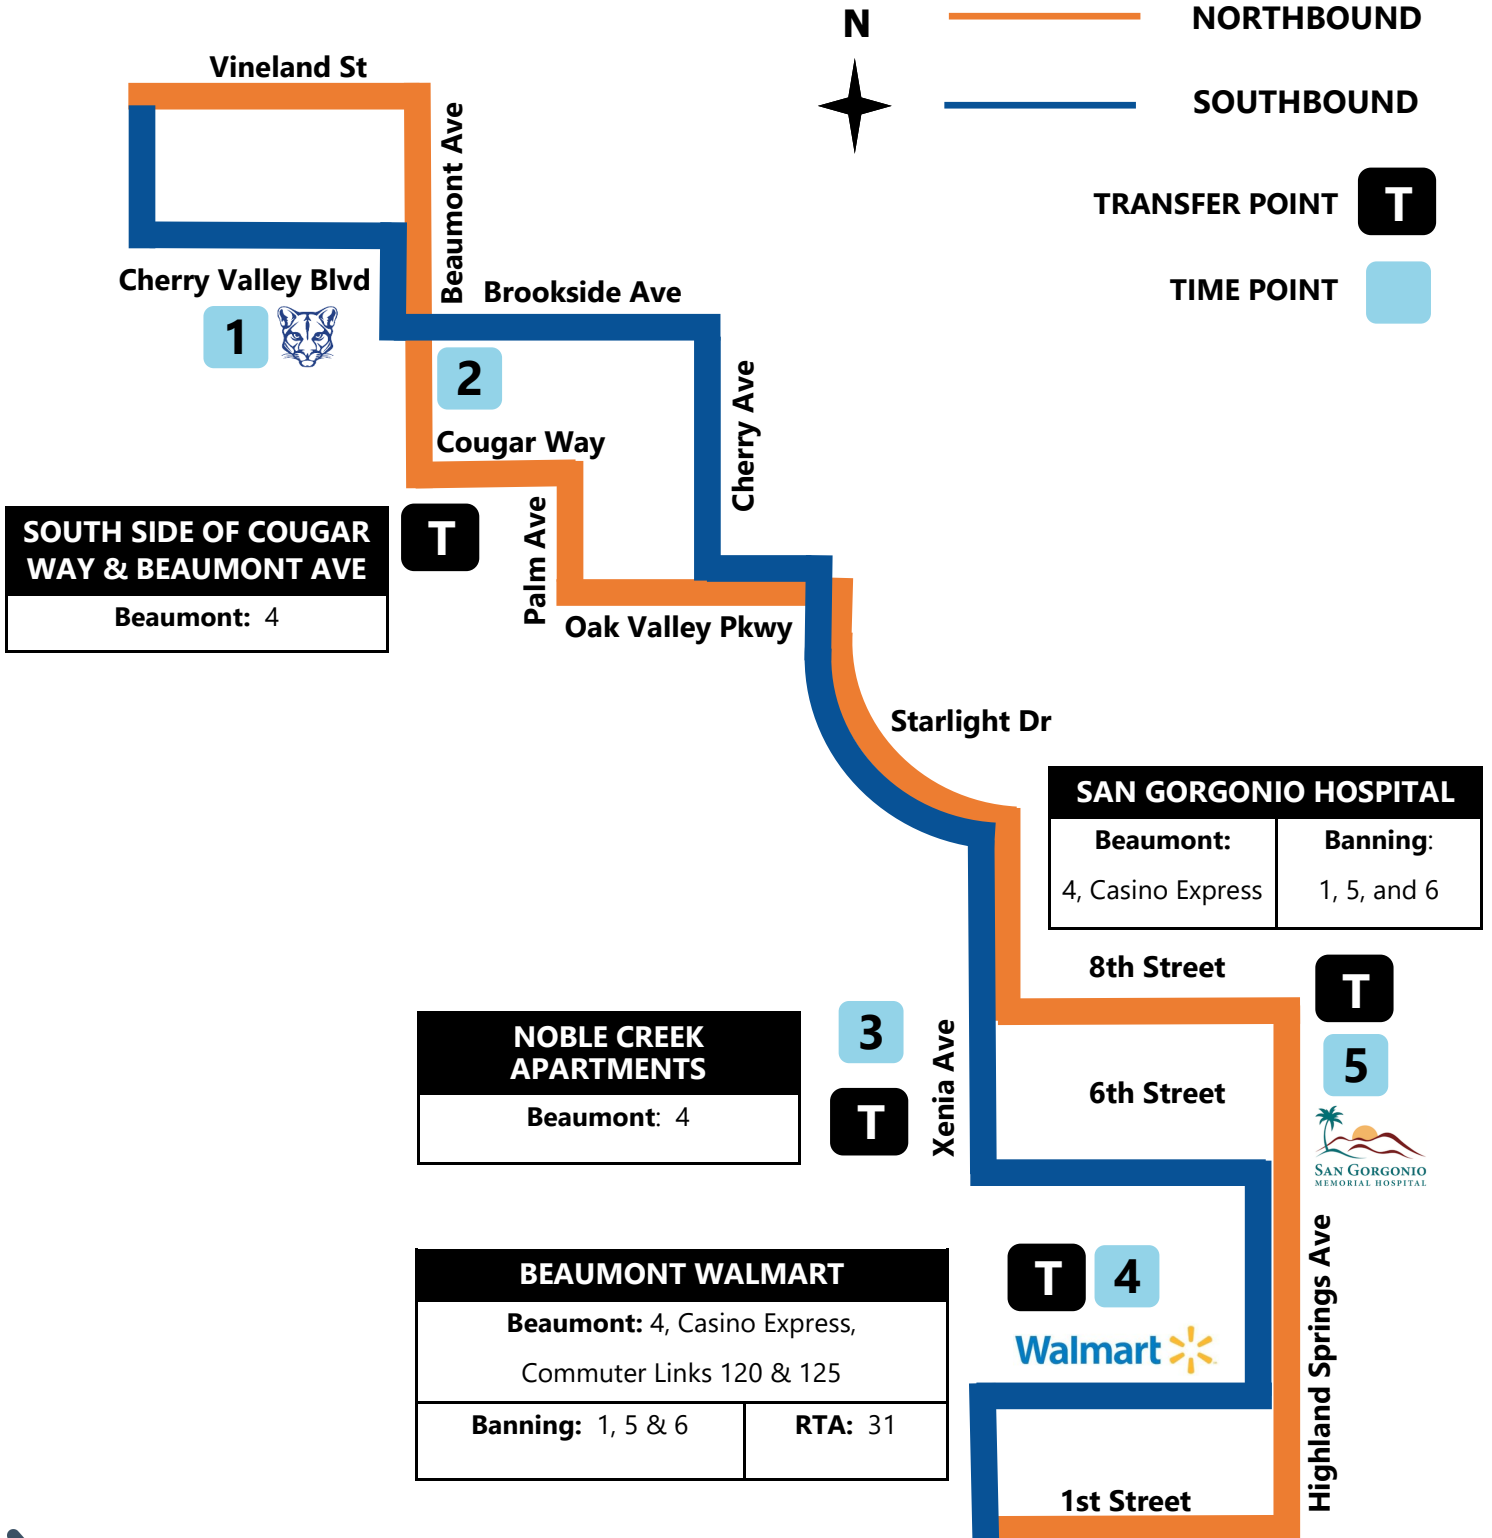

3

Beaumont | Cherry Valley

WEEKDAY SERVICE | *No Service on Holidays*

Routing and timetables subject to change.

OCTOBER 2020

3

ROUTE 3

Beaumont | Cherry Valley

WEEKDAY SERVICE | *No Service on Holidays*

Beaumont High School	Brookside Ave & Beaumont Ave	Xenia Ave Noble Creek Apts	Walmart	Hospital	Chatigny Recreation Center	Beaumont High School
1	2	3	4	5	6	1
---	6:30	6:35	6:45	7:05	7:15	7:25
7:25	7:30	7:35	7:45	8:05	8:15	8:25
8:25	8:30	8:35	8:45	9:05	9:15	9:25
9:25	9:30	9:35	9:45	10:05	10:15	10:25
10:25	10:30	10:35	10:45	11:05	11:15	11:25
11:25	11:30	11:35	11:45	12:05	12:15	12:25
12:25	12:30	12:35	12:45	1:05	1:15	1:25
1:25	1:30	1:35	1:45	2:05	2:15	2:25
2:25	2:30	2:35	2:45	3:05	3:15	3:25
3:25	3:30	3:35	3:45	4:05	4:15	4:25
4:25	4:30	4:35	4:45	5:05	5:15	5:25