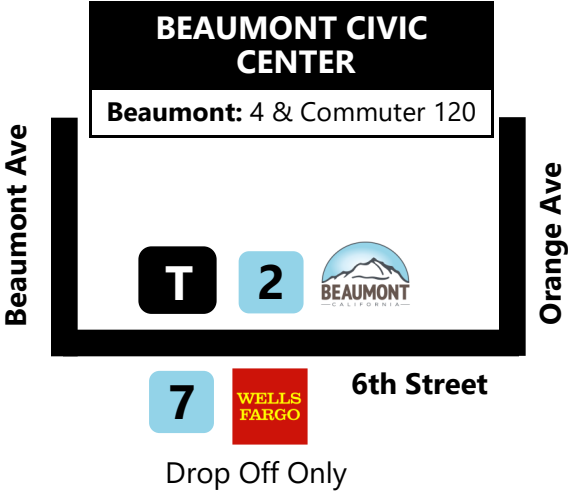

125

Beaumont | Redlands | Loma Linda VA

WEEKDAY SERVICE | *No Service on Holidays*

125

COMMUTER 125

Beaumont | Redlands | Loma Linda VA

WEEKDAY SERVICE | *No Service on Holidays*

Walmart	Beaumont Civic Center	Redlands Transit Center WB	Loma Linda VA Hospital	Kaiser Redlands Medical Offices	Redlands Transit Center EB	Beaumont Wells Fargo Drop off Only	Walmart
1	2	3	4	5	6	7	1
6:30	6:35	7:05	7:20	7:35	7:45	8:20	8:30
8:30	8:35	9:05	9:20	9:40	9:55	10:20	10:30
12:30	12:35	1:05	1:20	1:40	1:55	2:20	2:30
2:30	2:35	3:05	3:20	3:40	3:55	4:20	4:30