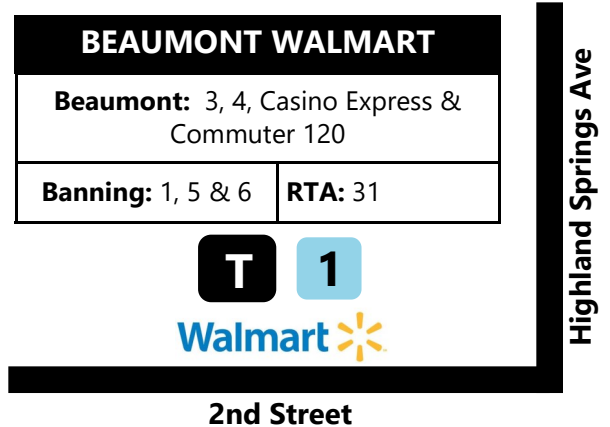

125

Beaumont | Redlands | Loma Linda VA

WEEKDAY SERVICE | *No Service on Holidays*

125

COMMUTER 125

Beaumont | Redlands | Loma Linda VA

WEEKDAY SERVICE | *No Service on Holidays*

Walmart	Beaumont Civic Center	Redlands Transit Center WB	Loma Linda VA Hospital	Kaiser Redlands Medical Offices	Redlands Transit Center EB	Beaumont Wells Fargo Drop off Only	Walmart
1	2	3	4	5	6	7	1
6:30	6:35	7:05	7:20	7:35	7:45	8:20	8:30
8:30	8:35	9:05	9:20	9:40	9:55	10:20	10:30
12:30	12:35	1:05	1:20	1:40	1:55	2:20	2:30
2:30	2:35	3:05	3:20	3:40	3:55	4:20	4:30