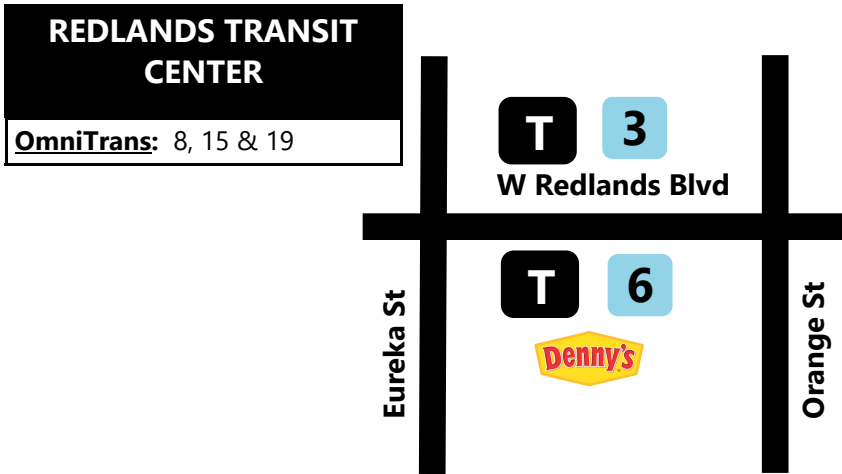

125

Beaumont | Redlands | Loma Linda VA

WEEKDAY SERVICE | *No Service on Holidays*

125

COMMUTER 125

Beaumont | Redlands | Loma Linda VA

WEEKDAY SERVICE | *No Service on Holidays*

Walmart	Beaumont Civic Center	Redlands Transit Center WB	Loma Linda VA Hospital	Kaiser Redlands Medical Offices	Redlands Transit Center EB	Beaumont Wells Fargo Drop off Only	Walmart
1	2	3	4	5	6	7	1
6:30	6:35	7:05	7:20	7:35	7:45	8:20	8:30
8:30	8:35	9:05	9:20	9:40	9:55	10:20	10:30
12:30	12:35	1:05	1:20	1:40	1:55	2:20	2:30
2:30	2:35	3:05	3:20	3:40	3:55	4:20	4:30