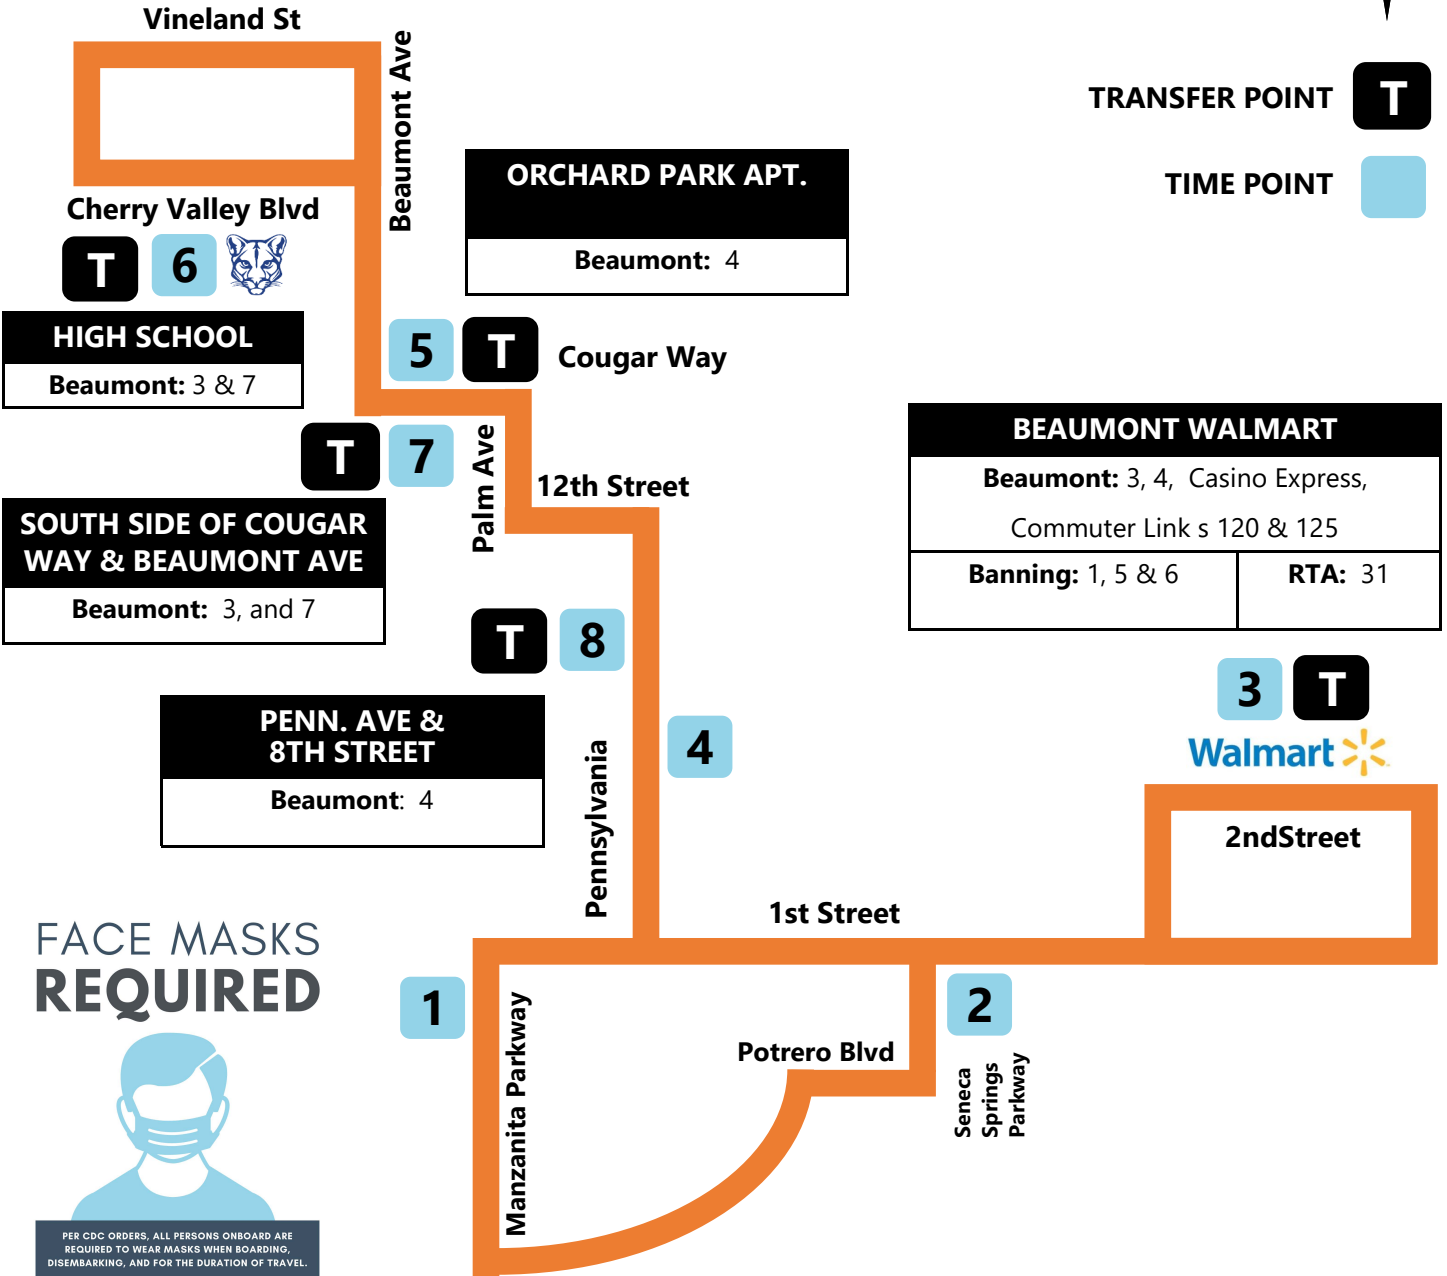

9

Seneca Springs | High School

WEEKDAY SERVICE | *When school is in session*

TRANSFER POINT **T**

TIME POINT 5

**FACE MASKS
REQUIRED**

JUNE 2021

FIND YOUR BUS
DOWNLOAD THE APP TODAY

DoubleMAP

Routing and timetables subject to change.